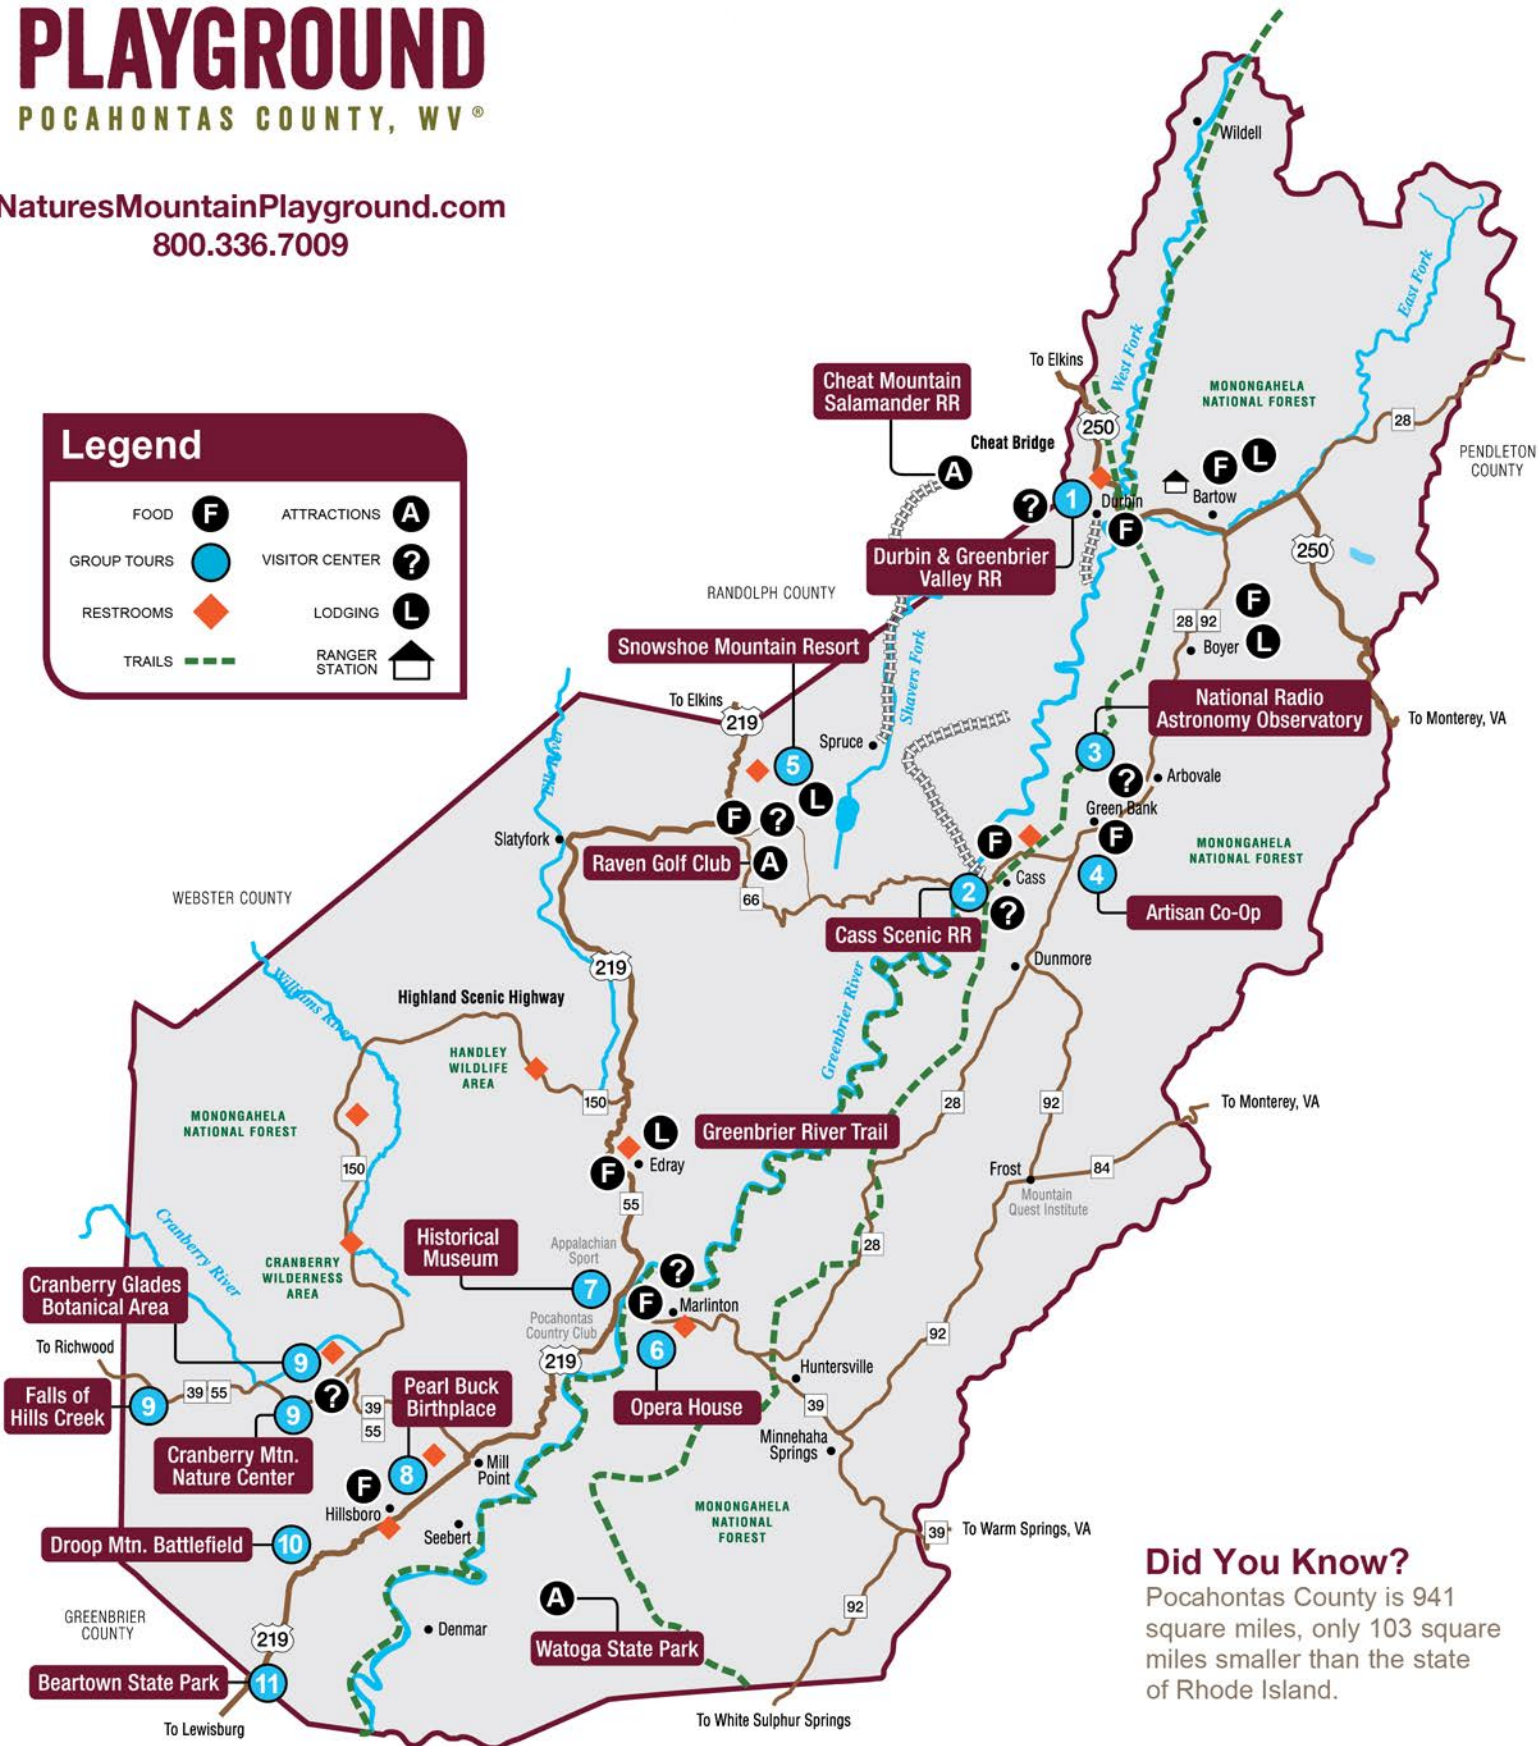

Nature's MOUNTAIN PLAYGROUND

POCAHONTAS COUNTY, WV®

POCAHONTAS COUNTY, WV COUNTY MAP

NaturesMountainPlayground.com
800.336.7009

Legend

FOOD F	ATTRACTIONS A
GROUP TOURS 1-11	VISITOR CENTER ?
RESTROOMS ◇	LODGING L
TRAILS ---	RANGER STATION 🏠

Did You Know?
Pocahontas County is 941 square miles, only 103 square miles smaller than the state of Rhode Island.